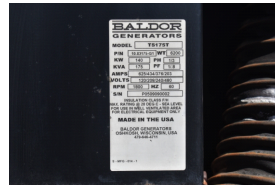

## Baldor - 140 kW - UNAVAILABLE

### Generator Set Specs

**Unit#:** 089869  
**Capacity:** 140 kW  
**Manufacturer:** Baldor  
**Enclosure Type:** Sound Attenuated Enclosure Mounted on Trailer  
**Voltage:** VOLTAGE SELECTOR SWITCH V  
**Amps:** 203 AMPS  
**Hertz:** 60 Hz  
**Circuit Breaker Amps:** 600  
**Phase:** Voltage Selector Switch  
**Location:** Brighton, CO  
**# of Leads:** 12  
**Model #:** TS175T  
**Serial #:** P0509090002  
**Generator Weight LBS:** 8000  
**Generator Dimensions:** 178 x 69 x 93

### Engine Specs

**Make:** John Deere  
**Year:** 2002  
**Hours:** 13840  
**Fuel Tank Capacity (Gallons):** Approx. 237  
**Fuel Tank Type:** Double Wall Base  
**Model #:** 6081TY001  
**Serial #:** RG6081T152383