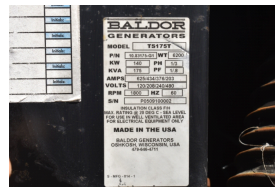

GENERATOR SOURCE

SALES · RENTALS · SERVICE

Baldor - 140 kW - UNAVAILABLE

Generator Set Specs

Unit#: 089870
Capacity: 140 kW
Manufacturer: Baldor
Enclosure Type: Sound Attenuated Enclosure Mounted on Trailer
Voltage: VOLTAGE SELECTOR SWITCH V
Amps: 203 AMPS
Hertz: 60 Hz
Circuit Breaker Amps: 600
Phase: Voltage Selector Switch
Location: Brighton, CO
of Leads: 12
Model #: TS175T
Serial #: P0509100002
Generator Weight LBS: 8000
Generator Dimensions: 178 x 69 x 93

Engine Specs

Make: John Deere
Hours: 10247
Fuel Tank Capacity (Gallons): Approx. 237
Fuel Tank Type: Double Wall Base
Model #: 608ITF001
Serial #: RG6081T170527

Price: Call us at 800-853-2073 for a quote