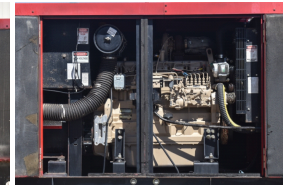

GENERATOR SOURCE

SALES · RENTALS · SERVICE

Baldor - 140 kW - UNAVAILABLE

Generator Set Specs

Unit#: 089870
Capacity: 140 kW
Manufacturer: Baldor
Enclosure Type: Sound Attenuated Enclosure Mounted on Trailer
Voltage: VOLTAGE SELECTOR SWITCH V
Amps: 203 AMPS
Hertz: 60 Hz
Circuit Breaker Amps: 600
Phase: Voltage Selector Switch
Location: Brighton, CO
of Leads: 12
Model #: TS175T
Serial #: P0509100002
Generator Weight LBS: 8000
Generator Dimensions: 178 x 69 x 93

Engine Specs

Make: John Deere
Hours: 10247
Fuel Tank Capacity (Gallons): Approx. 237
Fuel Tank Type: Double Wall Base
Model #: 608ITF001
Serial #: RG6081T170527

Price: Call us at 800-853-2073 for a quote