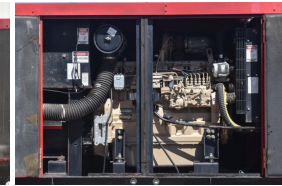

GENERATOR SOURCE

SALES · RENTALS · SERVICE

Baldor - 140 kW - UNAVAILABLE

Generator Set Specs

Unit#: 089870
Capacity: 140 kW
Manufacturer: Baldor
Enclosure Type: Sound Attenuated Enclosure Mounted on Trailer
Voltage: VOLTAGE SELECTOR SWITCH V
Amps: 203 AMPS
Hertz: 60 Hz
Circuit Breaker Amps: 600
Phase: Voltage Selector Switch
Location: Brighton, CO
of Leads: 12
Model #: TS175T
Serial #: P0509100002
Generator Weight LBS: 8000
Generator Dimensions: 178 x 69 x 93

Engine Specs

Make: John Deere
Hours: 10247
Fuel Tank Capacity (Gallons): Approx. 237
Fuel Tank Type: Double Wall Base
Model #: 608ITF001
Serial #: RG6081T170527

Price: Call us at 800-853-2073 for a quote