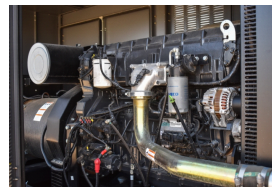

GENERATOR SOURCE

SALES · RENTALS · SERVICE

Generac - 275 kW - UNAVAILABLE

Generator Set Specs

Unit#: 089872
Capacity: 275 kW
Manufacturer: Generac
Enclosure Type: Weatherproof Enclosure
Voltage: 277/480 V
Amps: 413 AMPS
Hertz: 60 Hz
Circuit Breaker Amps: 600
Phase: Three-Phase
Location: Brighton, CO
of Leads: 12
Model #: SD275
Serial #: 3001256207
Generator Weight LBS: 16500
Generator Dimensions: 174 x 57 x 115

Engine Specs

Make: FPT
Year: 2016
Hours: 2
Fuel Tank Capacity (Gallons): 693
Fuel Tank Type: Double Wall Base
Model #: F3AE9685A
Serial #: E003-205357

Price: Call us at 800-853-2073 for a quote

Generator Source thoroughly tests all of our products!