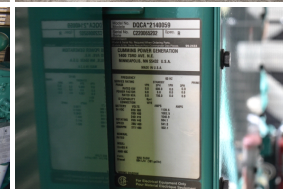

GENERATOR SOURCE

SALES · RENTALS · SERVICE

Cummins - 600 kW - BRAND NEW- JUST ARRIVED

Generator Set Specs

Unit#: 089874

Capacity: 600 kW

Manufacturer: Cummins

Enclosure Type: Sound Attenuated Enclosure Mounted on Trailer

Voltage: 277/480 V

Amps: 902 AMPS

Hertz: 60 Hz

Circuit Breaker Amps: 1200

Phase: Three-Phase

Location: Brighton, CO

of Leads: 4

Model #: DQCA2140059

Serial #: C220065202

Generator Weight LBS: 65000

Generator Dimensions: 576 x 96 x 162

Engine Specs

Make: Cummins

Year: 2022

Hours: 0

Fuel: Diesel

Fuel Tank Capacity (Gallons): 1000

Fuel Tank Type: Double Wall Base

Model #: QSK23-G7

Serial #: 85011203

Price: Call us at 800-853-2073 for a quote

Generator Source thoroughly tests all of our products!

The pricing displayed on our website is subject to change based on deinstallation costs, installation requirements, rigging/disposal, and any other situational variables, but we do try to keep it as up to date as possible.