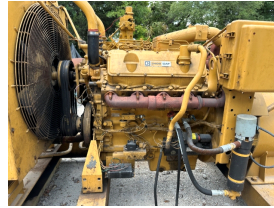

GENERATOR SOURCE

SALES · RENTALS · SERVICE

Caterpillar - 400 kW - UNAVAILABLE

Generator Set Specs

Unit#: 089875

Capacity: 400 kW

Manufacturer: Caterpillar

Voltage: 120/208 V

Hertz: 60 Hz

Phase: Three-Phase

Location: Jacksonville, FL

Model #: SR4

Serial #: 6DA005.16

Engine Specs

Hours: 0

Price: Call us at 800-853-2073 for a quote