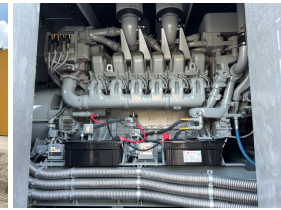

GENERATOR SOURCE

SALES · RENTALS · SERVICE

MTU - 1250 kW - UNAVAILABLE

Generator Set Specs

Unit#: 089879
Capacity: 1250 kW
Manufacturer: MTU
Enclosure Type: Sound Attenuated Enclosure
Voltage: 277/480 V
Amps: 1879 AMPS
Hertz: 60 Hz
Circuit Breaker Amps: 2000
Phase: Three-Phase
Location: Jacksonville, FL
of Leads: 12
Model #: 1250RXC6DT2
Serial #: 301625-1-1-0109
Generator Weight LBS: 53000
Generator Dimensions: 439" X 120" X 159"

Engine Specs

Make: MTU
Year: 2008
Hours: 121
Fuel: Diesel
Fuel Tank Capacity (Gallons): 2500
Fuel Tank Type: Double Wall Base
Model #: MTU-DD
Serial #: T1238A36

Price: Call us at 800-853-2073 for a quote