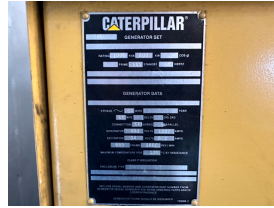

GENERATOR SOURCE

SALES · RENTALS · SERVICE

Caterpillar - 800 kW - UNAVAILABLE

Generator Set Specs

Unit#: 089880
Capacity: 800 kW
Manufacturer: Caterpillar
Enclosure Type: Weatherproof Enclosure
Voltage: 480 V
Amps: 1202 AMPS
Hertz: 60 Hz
Circuit Breaker Amps: 1600
Phase: Three-Phase
Location: Jacksonville, FL
of Leads: 12
Model #: 3508
Serial #: 6MA03492
Generator Weight LBS: 35000
Generator Dimensions: 223"L x 118"W x 145"H

Engine Specs

Make: CAT
Year: 1994
Hours: 460
Fuel Tank Type: Double Wall Base
Model #: 3508-DITA
Serial #: 23Z05338

Price: Call us at 800-853-2073 for a quote

Generator Source thoroughly tests all of our products!