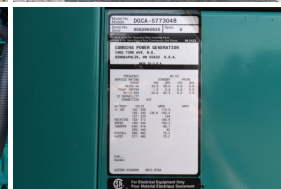

Voltage: 277/480 V

Amps: 75.2 AMPS

Hertz: 60 Hz

Circuit Breaker Amps: 100

Phase: Three-Phase

Location: Brighton, CO

of Leads: 12

Model #: DGCA-5773048

Serial #: H060960835

Generator Weight LBS: 3000

Generator Dimensions: 83 x 40 x 74

Engine Specs

Make: Cummins

Year: 2006

Hours: 367

Fuel Tank Capacity (Gallons): 75

Fuel Tank Type: Double Wall Base

Model #: 4BT3.9-G4

Serial #: 46652668

Price: Call us at 800-853-2073 for a quote

Generator Source thoroughly tests all of our products!

The pricing displayed on our website is subject to change based on deinstallation costs, installation requirements, rigging/disposal, and any other situational variables, but we do try to keep it as up to date as possible.