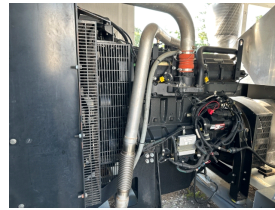

GENERATOR SOURCE

SALES · RENTALS · SERVICE

Power Secure - 800 kW - READY TO SHIP

Generator Set Specs

Unit#: 089885
Capacity: 800 kW
Manufacturer: Power Secure
Enclosure Type: Sound Attenuated Enclosure
Voltage: 277/480 V
Amps: 601 AMPS
Hertz: 60 Hz
Circuit Breaker Amps: 600
Phase: Three-Phase
Location: Jacksonville, FL
of Leads: 12
Serial #: 1126
Generator Weight LBS: 28000
Generator Dimensions: 348 x 111 x 115

Engine Specs

Make: John Deere
Year: 2011
Hours: 306
Fuel: Diesel
Fuel Tank Type: Double Wall Base
Model #: 6135HF485
Serial #: RG6135L006884

Price: Call us at 800-853-2073 for a quote

Generator Source thoroughly tests all of our products!