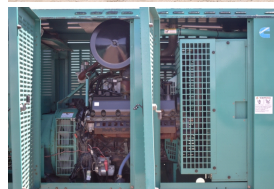

GENERATOR SOURCE

SALES · RENTALS · SERVICE

Cummins - 85 kW - READY TO SHIP

Generator Set Specs

Unit#: 089887
Capacity: 85 kW
Manufacturer: Cummins
Enclosure Type: Weatherproof Enclosure
Voltage: 277/480 V
Amps: 127.8 AMPS
Hertz: 60 Hz
Circuit Breaker Amps: 150
Phase: Three-Phase
Location: Brighton, CO
of Leads: 12
Model #: GGHG5674522
Serial #: F04065129
Generator Weight LBS: 6000
Generator Dimensions: 106 x 56 x 63

Engine Specs

Make: Ford
Year: 2004
Hours: 1452
Fuel: Natural Gas
Fuel Tank Type: Double Wall
Model #: WSG1068
Serial #: 04VS26622

Price: Call us at 800-853-2073 for a quote

Generator Source thoroughly tests all of our products!