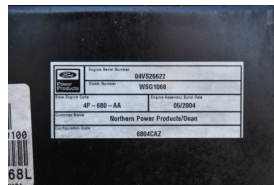

GENERATOR SOURCE

SALES · RENTALS · SERVICE

Cummins - 85 kW - READY TO SHIP

Generator Set Specs

Unit#: 089887
Capacity: 85 kW
Manufacturer: Cummins
Enclosure Type: Weatherproof Enclosure
Voltage: 277/480 V
Amps: 127.8 AMPS
Hertz: 60 Hz
Circuit Breaker Amps: 150
Phase: Three-Phase
Location: Brighton, CO
of Leads: 12
Model #: GGHG5674522
Serial #: F04065129
Generator Weight LBS: 6000
Generator Dimensions: 106 x 56 x 63

Engine Specs

Make: Ford
Year: 2004
Hours: 1452
Fuel: Natural Gas
Fuel Tank Type: Double Wall
Model #: WSG1068
Serial #: 04VS26622

Price: Call us at 800-853-2073 for a quote

Generator Source thoroughly tests all of our products!