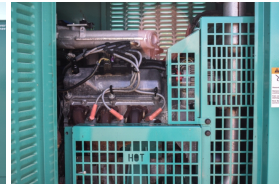

Price: Call us at 800-853-2073 for a quote

Generator Source thoroughly tests all of our products!

The pricing displayed on our website is subject to change based on deinstallation costs, installation requirements, rigging/disposal, and any other situational variables, but we do try to keep it as up to date as possible.

Copyright © Generator Source. All Rights Reserved. Caterpillar, Detroit, Cummins, Perkins, SDMO, and all other brand names are trademarks of their individual prospective companies.

sales@generatorsource.com - generatorsource.com
303-659-2073 - 1-800-853-2073

FORMERLY
Diesel
SERVICE & SUPPLY