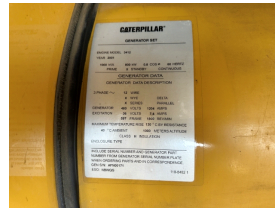

GENERATOR SOURCE

SALES · RENTALS · SERVICE

Caterpillar - 800 kW - UNAVAILABLE

Generator Set Specs

Unit#: 089890
Capacity: 800 kW
Manufacturer: Caterpillar
Enclosure Type: Enclosed
Voltage: 277/480 V
Amps: 1204 AMPS
Hertz: 60 Hz
Circuit Breaker Amps: 1600
Phase: Three-Phase
Location: Jacksonville, FL
of Leads: 12
Serial #: AFN00171
Generator Dimensions: 23'2"L
x 90"W x 11'5"H

Engine Specs

Make: CAT
Year: 2001
Hours: 810
Fuel Tank Type:
Double Wall Base
Model #: 3412
Serial #: 1EZ01453

Price: Call us at 800-853-2073 for a quote

Generator Source thoroughly tests all of our products!