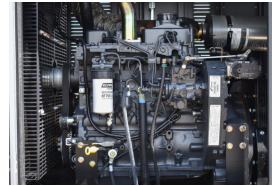

### Generator Set Specs

**Unit#:** 089892  
**Capacity:** 80 kW  
**Manufacturer:** Generac  
**Enclosure Type:** Weatherproof Enclosure  
**Voltage:** 120/208 V  
**Amps:** 277 AMPS  
**Hertz:** 60 Hz  
**Circuit Breaker Amps:** 300  
**Phase:** Three-Phase  
**Location:** Brighton, CO  
**# of Leads:** 4  
**Model #:** SD80  
**Serial #:** 3003057135  
**Generator Weight LBS:** 3500  
**Generator Dimensions:** 112 x 41 x 69

### Engine Specs

**Make:** FPT  
**Year:** 2018  
**Hours:** 83  
**Fuel Tank Capacity (Gallons):** 79  
**Fuel Tank Type:** Double Wall Base  
**Model #:** F4GE9485A\*J  
**Serial #:** 01582652

**Price:** Call us at 800-853-2073 for a quote