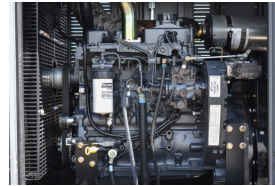

GENERATOR SOURCE

SALES · RENTALS · SERVICE

Generac - 80 kW - UNAVAILABLE

Generator Set Specs

Unit#: 089892
Capacity: 80 kW
Manufacturer: Generac
Enclosure Type: Weatherproof Enclosure
Voltage: 120/208 V
Amps: 277 AMPS
Hertz: 60 Hz
Circuit Breaker Amps: 300
Phase: Three-Phase
Location: Brighton, CO
of Leads: 4
Model #: SD80
Serial #: 3003057135
Generator Weight LBS: 3500
Generator Dimensions: 112 x 41 x 69

Engine Specs

Make: FPT
Year: 2018
Hours: 83
Fuel Tank Capacity (Gallons): 79
Fuel Tank Type: Double Wall Base
Model #: F4GE9485A*J
Serial #: 01582652

Price: Call us at 800-853-2073 for a quote

Generator Source thoroughly tests all of our products!