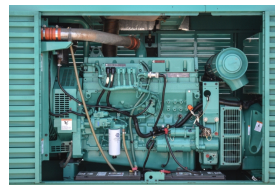

GENERATOR SOURCE

SALES · RENTALS · SERVICE

Cummins - 300 kW - UNAVAILABLE

Generator Set Specs

Unit#: 089927
Capacity: 300 kW
Manufacturer: Cummins
Enclosure Type: Weatherproof Enclosure
Voltage: 120/208 V
Amps: 1040.9 AMPS
Hertz: 60 Hz
Circuit Breaker Amps: 800
Phase: Three-Phase
Location: Brighton, CO
of Leads: 12
Model #: DQAF-5550110
Serial #: B020337144
Generator Weight LBS: 15000
Generator Dimensions: 135 x 54 x 100

Engine Specs

Make: Cummins
Year: 2002
Hours: 501
Fuel Tank Capacity (Gallons): 210
Fuel Tank Type: Double Wall Base
Model #: QSM11-G2
Serial #: 35053518

Price: Call us at 800-853-2073 for a quote

Generator Source thoroughly tests all of our products!