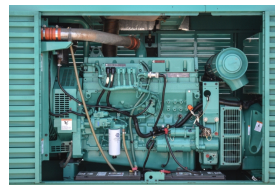

## Cummins - 300 kW - UNAVAILABLE

### Generator Set Specs

**Unit#:** 089927  
**Capacity:** 300 kW  
**Manufacturer:** Cummins  
**Enclosure Type:** Weatherproof Enclosure  
**Voltage:** 120/208 V  
**Amps:** 1040.9 AMPS  
**Hertz:** 60 Hz  
**Circuit Breaker Amps:** 800  
**Phase:** Three-Phase  
**Location:** Brighton, CO  
**# of Leads:** 12  
**Model #:** DQAF-5550110  
**Serial #:** B020337144  
**Generator Weight LBS:** 15000  
**Generator Dimensions:** 135 x 54 x 100

### Engine Specs

**Make:** Cummins  
**Year:** 2002  
**Hours:** 501  
**Fuel Tank Capacity (Gallons):** 210  
**Fuel Tank Type:** Double Wall Base  
**Model #:** QSM11-G2  
**Serial #:** 35053518

**Price:** Call us at 800-853-2073 for a quote