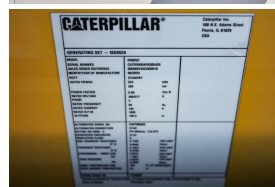

GENERATOR SOURCE

SALES · RENTALS · SERVICE

Caterpillar - 500 kW - BRAND NEW- JUST ARRIVED

Generator Set Specs

Unit#: 089934

Capacity: 500 kW

Manufacturer: Caterpillar

Enclosure Type: Sound Attenuated Enclosure

Serial #: CAT0D500ARK500426

Generator Weight LBS: 12000

Generator Dimensions: 190 x 68 x 106

Engine Specs

Make: Caterpillar

Year: 2023

Hours: 0

Fuel: Diesel

Fuel Tank Capacity (Gallons): 972

Fuel Tank Type: Double Wall Base

Model #: C15

Serial #: FTE05681

Price: Call us at 800-853-2073 for a quote

Generator Source thoroughly tests all of our products!

The pricing displayed on our website is subject to change based on deinstallation costs, installation requirements, rigging/disposal, and any other situational variables, but we do try to keep it as up to date as possible.