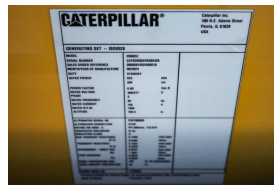

Price: Call us at 800-853-2073 for a quote

Generator Source thoroughly tests all of our products!

The pricing displayed on our website is subject to change based on deinstallation costs, installation requirements, rigging/disposal, and any other situational variables, but we do try to keep it as up to date as possible.

Copyright © Generator Source. All Rights Reserved. Caterpillar, Detroit, Cummins, Perkins, SDMO, and all other brand names are trademarks of their individual prospective companies.

sales@generatorsource.com - generatorsource.com

303-659-2073 - 1-800-853-2073

FORMERLY
Diesel
SERVICE & SUPPLY