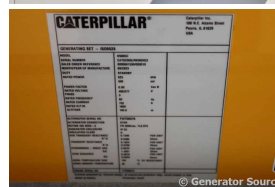

GENERATOR SOURCE

SALES · RENTALS · SERVICE

Caterpillar - 500 kW - UNAVAILABLE

Generator Set Specs

Unit#: 089935
Capacity: 500 kW
Manufacturer: Caterpillar
Enclosure Type: Sound Attenuated Enclosure
Voltage: 277/480 V
Amps: 752 AMPS
Hertz: 60 Hz
Circuit Breaker Amps: 600
Phase: Three-Phase
Location: Brighton, CO
of Leads: 6
Model #: D500GC
Serial #: CAT0D500JRK500423
Generator Weight LBS: 12000
Generator Dimensions: 190 x 68 x 106

Engine Specs

Make: C
Year: 2023
Hours: 0
Fuel Tank Capacity (Gallons): 972
Fuel Tank Type: Double Wall Base
Model #: C15
Serial #: FTE05814

Price: Call us at 800-853-2073 for a quote

Generator Source thoroughly tests all of our products!