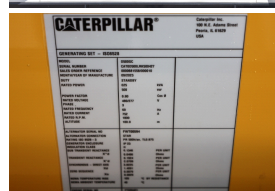

GENERATOR SOURCE

SALES · RENTALS · SERVICE

Caterpillar - 500 kW - BRAND NEW- JUST ARRIVED

Generator Set Specs

Unit#: 089936

Capacity: 500 kW

Manufacturer: Caterpillar

Enclosure Type: Sound Attenuated Enclosure

Serial #: CAT0D500LRK500427

Generator Weight LBS: 12000

Generator Dimensions: 190 x 68 x 105

Engine Specs

Make: Caterpillar

Year: 2023

Hours: 0

Fuel: Diesel

Fuel Tank Capacity (Gallons): 972

Fuel Tank Type: Double Wall Base

Model #: C15

Serial #: FTE05421

Price: Call us at 800-853-2073 for a quote

Generator Source thoroughly tests all of our products!

The pricing displayed on our website is subject to change based on deinstallation costs, installation requirements, rigging/disposal, and any other situational variables, but we do try to keep it as up to date as possible.