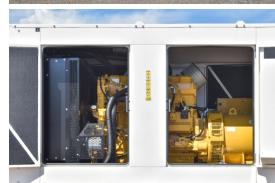

GENERATOR SOURCE

SALES · RENTALS · SERVICE

Caterpillar - 500 kW - BRAND NEW- JUST ARRIVED

Generator Set Specs

Unit#: 089936

Capacity: 500 kW

Manufacturer: Caterpillar

Enclosure Type: Sound Attenuated Enclosure

Voltage: 277/480 V

Amps: 752 AMPS

Hertz: 60 Hz

Circuit Breaker Amps: 800

Phase: Three-Phase

Location: Brighton, CO

of Leads: 6

Model #: D500GC

Serial #: CAT0D500LRK500427

Generator Weight LBS: 12000

Generator Dimensions: 190 x 68 x 105

Engine Specs

Make: Caterpillar

Year: 2023

Hours: 0

Fuel: Diesel

Fuel Tank Capacity (Gallons): 972

Fuel Tank Type: Double Wall Base

Model #: C15

Serial #: FTE05421

Price: Call us at 800-853-2073 for a quote

Generator Source thoroughly tests all of our products!

The pricing displayed on our website is subject to change based on deinstallation costs, installation requirements, rigging/disposal, and any other situational variables, but we do try to keep it as up to date as possible.