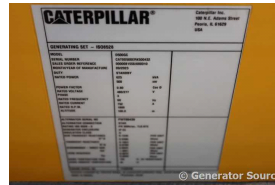

GENERATOR SOURCE

SALES · RENTALS · SERVICE

Caterpillar - 500 kW - BRAND NEW- JUST ARRIVED

Generator Set Specs

Unit#: 089937

Capacity: 500 kW

Manufacturer: Caterpillar

Enclosure Type: Sound

Model #: D500GC

Serial #: CAT0D500ERK500432

Generator Weight LBS: 12000

Generator Dimensions: 190 x

68 x 106

Engine Specs

Make: Caterpillar

Year: 2023

Hours: 0

Fuel: Diesel

Fuel Tank Capacity

(Gallons): 752

Fuel Tank Type:

Double Wall Base

Model #: C15

Serial #: FTE05700