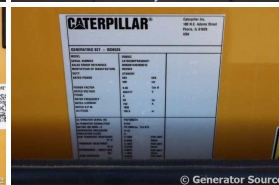

GENERATOR SOURCE

SALES · RENTALS · SERVICE

Caterpillar - 500 kW - UNAVAILABLE

Generator Set Specs

Unit#: 089939
Capacity: 500 kW
Manufacturer: Caterpillar
Enclosure Type: Sound Attenuated Enclosure
Voltage: 277/480 V
Amps: 752 AMPS
Hertz: 60 Hz
Circuit Breaker Amps: 600
Phase: Three-Phase
Location: Brighton, CO
of Leads: 6
Model #: D500GC
Serial #: CAT00D500PRK500421
Generator Weight LBS: 12000
Generator Dimensions: 190 x 68 x 106

Engine Specs

Make: Caterpillar
Year: 2023
Hours: 0
Fuel Tank Capacity (Gallons): 972
Fuel Tank Type: Double Wall Base
Model #: C15
Serial #: FTE05734

Price: Call us at 800-853-2073 for a quote

Generator Source thoroughly tests all of our products!