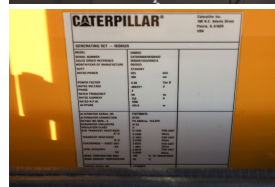

GENERATOR SOURCE

SALES · RENTALS · SERVICE

Caterpillar - 500 kW - BRAND NEW- JUST ARRIVED

Generator Set Specs

Unit#: 089940

Capacity: 500 kW

Manufacturer: Caterpillar

Enclosure Type: Sound Attenuated Enclosure

Serial #: CAT0D500KRK500422

Generator Weight LBS: 12000

Generator Dimensions: 191 x 68 x 110

Engine Specs

Make: Caterpillar

Year: 2023

Hours: 0

Fuel: Diesel

Fuel Tank Capacity (Gallons): 972

Fuel Tank Type: Double Wall Base

Model #: C15

Serial #: FTE05872

Price: Call us at 800-853-2073 for a quote

Generator Source thoroughly tests all of our products!

The pricing displayed on our website is subject to change based on deinstallation costs, installation requirements, rigging/disposal, and any other situational variables, but we do try to keep it as up to date as possible.