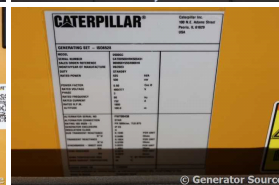

GENERATOR SOURCE

SALES · RENTALS · SERVICE

Caterpillar - 500 kW - BRAND NEW- JUST ARRIVED

Generator Set Specs

Unit#: 089941
Capacity: 500 kW
Manufacturer: Caterpillar
Enclosure Type: Sound Attenuated Enclosure
Voltage: 277/480 V
Amps: 752 AMPS
Hertz: 60 Hz
Circuit Breaker Amps: 800
Phase: Three-Phase
Location: Brighton, CO
of Leads: 6
Model #: D500GC
Serial #: CAT0D500HRK500431
Generator Weight LBS: 12000
Generator Dimensions: 191 x 68 x 110

Engine Specs

Make: Caterpillar
Year: 2023
Hours: 0
Fuel: Diesel
Fuel Tank Capacity (Gallons): 972
Fuel Tank Type: Double Wall Base
Model #: C15
Serial #: FTE05698

Price: Call us at 800-853-2073 for a quote