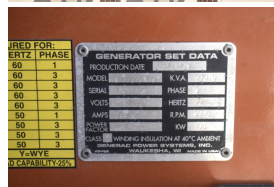

Engine Specs

Make: Mitsubishi
Year: 2001
Hours: 34
Fuel: Diesel
Fuel Tank Capacity (Gallons): 460
Fuel Tank Type: Double Wall Base
Model #: 16.0L
Serial #: 8DC9-446445