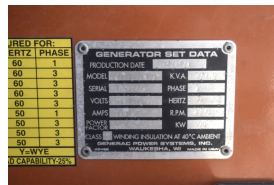

GENERATOR SOURCE

SALES · RENTALS · SERVICE

Generac - 400 kW - JUST ARRIVED - SOLD

Generator Set Specs

Unit#: 089960
Capacity: 400 kW
Manufacturer: Generac
Enclosure Type: Enclosure Mounted on Trailer
Voltage: 277/480 V
Amps: 601.4 AMPS
Hertz: 60 Hz
Circuit Breaker Amps: 200
Phase: Three-Phase
Location: Brighton, CO
of Leads: 4
Model #: SD0400
Serial #: 2063280
Generator Weight LBS: 20000
Generator Dimensions: 240 x 96 x 116

Engine Specs

Make: Mitsubishi
Year: 2001
Hours: 34
Fuel: Diesel
Fuel Tank Capacity (Gallons): 460
Fuel Tank Type: Double Wall Base
Model #: 16.0L
Serial #: 8DC9-446445

Price: Call us at 800-853-2073 for a quote