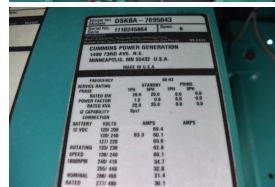

GENERATOR SOURCE

SALES · RENTALS · SERVICE

Cummins - 20 kW - UNAVAILABLE

Generator Set Specs

Unit#: 089963
Capacity: 20 kW
Manufacturer: Cummins
Enclosure Type: Weatherproof Enclosure
Voltage: 120/240 V
Amps: 83.3 AMPS
Hertz: 60 Hz
Circuit Breaker Amps: 90
Phase: Single-Phase
Location: Brighton, CO
of Leads: 12
Model #: DSKBA-7695043
Serial #: I110245864
Generator Weight LBS: 3000
Generator Dimensions: 85 x 31 x 72

Engine Specs

Make: Kubota
Year: 2011
Hours: 0
Fuel Tank Capacity (Gallons): 110
Fuel Tank Type: Double Wall Base
Model #: V2203-M-BG-ET02
Serial #: BN4976

Price: Call us at 800-853-2073 for a quote

Generator Source thoroughly tests all of our products!