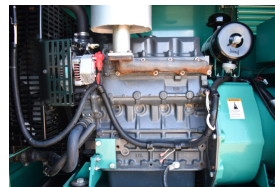

GENERATOR SOURCE

SALES · RENTALS · SERVICE

Cummins - 20 kW - UNAVAILABLE

Generator Set Specs

Unit#: 089964
Capacity: 20 kW
Manufacturer: Cummins
Enclosure Type: Weatherproof Enclosure
Voltage: 120/240 V
Amps: 83.3 AMPS
Hertz: 60 Hz
Circuit Breaker Amps: 90
Phase: Single-Phase
Location: Brighton, CO
of Leads: 12
Model #: DSKBA-7694845
Serial #: H110243677
Generator Weight LBS: 3000
Generator Dimensions: 85 x 31 x 72

Engine Specs

Make: Kubota
Year: 2011
Hours: 359
Fuel Tank Capacity (Gallons): 110
Fuel Tank Type: Double Wall Base
Model #: V2203-M-BG-ET02
Serial #: 1H6004

Price: Call us at 800-853-2073 for a quote

Generator Source thoroughly tests all of our products!