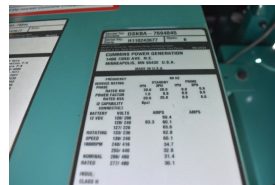

GENERATOR SOURCE

SALES · RENTALS · SERVICE

Cummins - 20 kW - UNAVAILABLE

Generator Set Specs

Unit#: 089964
Capacity: 20 kW
Manufacturer: Cummins
Enclosure Type: Weatherproof Enclosure
Voltage: 120/240 V
Amps: 83.3 AMPS
Hertz: 60 Hz
Circuit Breaker Amps: 90
Phase: Single-Phase
Location: Brighton, CO
of Leads: 12
Model #: DSKBA-7694845
Serial #: H110243677
Generator Weight LBS: 3000
Generator Dimensions: 85 x 31 x 72

Engine Specs

Make: Kubota
Year: 2011
Hours: 359
Fuel Tank Capacity (Gallons): 110
Fuel Tank Type: Double Wall Base
Model #: V2203-M-BG-ET02
Serial #: 1H6004

Price: Call us at 800-853-2073 for a quote

Generator Source thoroughly tests all of our products!