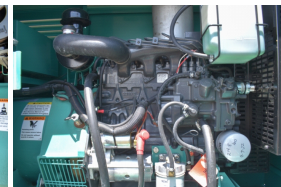

GENERATOR SOURCE

SALES · RENTALS · SERVICE

Cummins - 20 kW - UNAVAILABLE

Generator Set Specs

Unit#: 089965
Capacity: 20 kW
Manufacturer: Cummins
Enclosure Type: Weatherproof Enclosure
Voltage: 120/240 V
Amps: 83.3 AMPS
Hertz: 60 Hz
Circuit Breaker Amps: 100
Phase: Single-Phase
Location: Brighton, CO
of Leads: 12
Model #: DSKBA-5497121
Serial #: G100141771
Generator Weight LBS: 3000
Generator Dimensions: 85 x 31 x 72

Engine Specs

Make: Kubota
Year: 2010
Hours: 482
Fuel Tank Capacity (Gallons): 100
Fuel Tank Type: Double Wall Base
Model #: V2203-M-BG-ET02
Serial #: AA2889

Price: Call us at 800-853-2073 for a quote

Generator Source thoroughly tests all of our products!