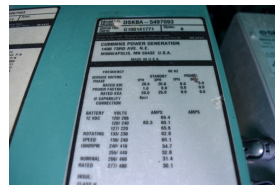

GENERATOR SOURCE

SALES · RENTALS · SERVICE

Cummins - 20 kW - UNAVAILABLE

Generator Set Specs

Unit#: 089965
Capacity: 20 kW
Manufacturer: Cummins
Enclosure Type: Weatherproof Enclosure
Voltage: 120/240 V
Amps: 83.3 AMPS
Hertz: 60 Hz
Circuit Breaker Amps: 100
Phase: Single-Phase
Location: Brighton, CO
of Leads: 12
Model #: DSKBA-5497121
Serial #: G100141771
Generator Weight LBS: 3000
Generator Dimensions: 85 x 31 x 72

Engine Specs

Make: Kubota
Year: 2010
Hours: 482
Fuel Tank Capacity (Gallons): 100
Fuel Tank Type: Double Wall Base
Model #: V2203-M-BG-ET02
Serial #: AA2889

Price: Call us at 800-853-2073 for a quote

Generator Source thoroughly tests all of our products!