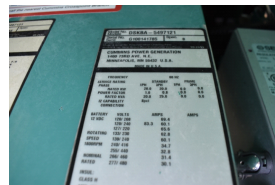

GENERATOR SOURCE

SALES · RENTALS · SERVICE

Cummins - 20 kW - UNAVAILABLE

Generator Set Specs

Unit#: 089966
Capacity: 20 kW
Manufacturer: Cummins
Enclosure Type: Weatherproof Enclosure
Voltage: 120/240 V
Amps: 83.3 AMPS
Hertz: 60 Hz
Circuit Breaker Amps: 100
Phase: Single-Phase
Location: Brighton, CO
of Leads: 12
Model #: DSKBA-5497121
Serial #: G100141785
Generator Weight LBS: 3000
Generator Dimensions: 85 x 31 x 72

Engine Specs

Make: Kubota
Year: 2010
Hours: 44
Fuel Tank Capacity (Gallons): 100
Fuel Tank Type: Double Wall Base
Model #: V2203-M-BG-ET02
Serial #: 9Y0228

Price: Call us at 800-853-2073 for a quote

Generator Source thoroughly tests all of our products!