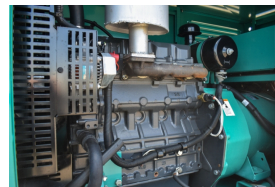

GENERATOR SOURCE

SALES · RENTALS · SERVICE

Cummins - 20 kW - UNAVAILABLE

Generator Set Specs

Unit#: 089966
Capacity: 20 kW
Manufacturer: Cummins
Enclosure Type: Weatherproof Enclosure
Voltage: 120/240 V
Amps: 83.3 AMPS
Hertz: 60 Hz
Circuit Breaker Amps: 100
Phase: Single-Phase
Location: Brighton, CO
of Leads: 12
Model #: DSKBA-5497121
Serial #: G100141785
Generator Weight LBS: 3000
Generator Dimensions: 85 x 31 x 72

Engine Specs

Make: Kubota
Year: 2010
Hours: 44
Fuel Tank Capacity (Gallons): 100
Fuel Tank Type: Double Wall Base
Model #: V2203-M-BG-ET02
Serial #: 9Y0228

Price: Call us at 800-853-2073 for a quote

Generator Source thoroughly tests all of our products!