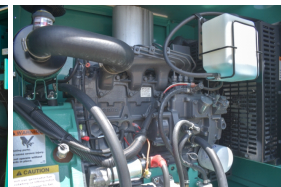

GENERATOR SOURCE

SALES · RENTALS · SERVICE

Cummins - 20 kW - UNAVAILABLE

Generator Set Specs

Unit#: 089966
Capacity: 20 kW
Manufacturer: Cummins
Enclosure Type: Weatherproof Enclosure
Voltage: 120/240 V
Amps: 83.3 AMPS
Hertz: 60 Hz
Circuit Breaker Amps: 100
Phase: Single-Phase
Location: Brighton, CO
of Leads: 12
Model #: DSKBA-5497121
Serial #: G100141785
Generator Weight LBS: 3000
Generator Dimensions: 85 x 31 x 72

Engine Specs

Make: Kubota
Year: 2010
Hours: 44
Fuel Tank Capacity (Gallons): 100
Fuel Tank Type: Double Wall Base
Model #: V2203-M-BG-ET02
Serial #: 9Y0228

Price: Call us at 800-853-2073 for a quote

Generator Source thoroughly tests all of our products!