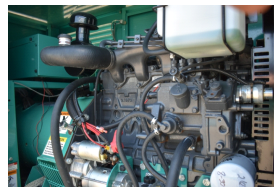

GENERATOR SOURCE

SALES · RENTALS · SERVICE

Cummins - 20 kW - UNAVAILABLE

Generator Set Specs

Unit#: 089967
Capacity: 20 kW
Manufacturer: Cummins
Enclosure Type: Weatherproof Enclosure
Voltage: 120/240 V
Amps: 83.3 AMPS
Hertz: 60 Hz
Circuit Breaker Amps: 100
Phase: Single-Phase
Location: Brighton, CO
of Leads: 12
Model #: DSKBA-1206424
Serial #: F120351976
Generator Weight LBS: 3000
Generator Dimensions: 85 x 31 x 72

Engine Specs

Make: Kubota
Year: 2012
Hours: 277
Fuel Tank Capacity (Gallons): 110
Fuel Tank Type: Double Wall Base
Model #: V2203-M-BG-ET02
Serial #: BY4412

Price: Call us at 800-853-2073 for a quote

Generator Source thoroughly tests all of our products!