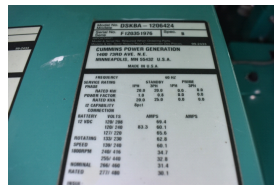

GENERATOR SOURCE

SALES · RENTALS · SERVICE

Cummins - 20 kW - UNAVAILABLE

Generator Set Specs

Unit#: 089967
Capacity: 20 kW
Manufacturer: Cummins
Enclosure Type: Weatherproof Enclosure
Voltage: 120/240 V
Amps: 83.3 AMPS
Hertz: 60 Hz
Circuit Breaker Amps: 100
Phase: Single-Phase
Location: Brighton, CO
of Leads: 12
Model #: DSKBA-1206424
Serial #: F120351976
Generator Weight LBS: 3000
Generator Dimensions: 85 x 31 x 72

Engine Specs

Make: Kubota
Year: 2012
Hours: 277
Fuel Tank Capacity (Gallons): 110
Fuel Tank Type: Double Wall Base
Model #: V2203-M-BG-ET02
Serial #: BY4412

Price: Call us at 800-853-2073 for a quote

Generator Source thoroughly tests all of our products!