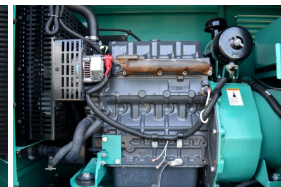

GENERATOR SOURCE

SALES · RENTALS · SERVICE

Cummins - 20 kW - UNAVAILABLE

Generator Set Specs

Unit#: 089968
Capacity: 20 kW
Manufacturer: Cummins
Enclosure Type: Weatherproof Enclosure
Voltage: 120/240 V
Amps: 83.3 AMPS
Hertz: 60 Hz
Circuit Breaker Amps: 100
Phase: Single-Phase
Location: Brighton, CO
of Leads: 12
Model #: DSKBA-5497093
Serial #: G100141772
Generator Weight LBS: 3000
Generator Dimensions: 85 x 31 x 72

Engine Specs

Make: Kubota
Year: 2010
Hours: 516
Fuel Tank Capacity (Gallons): 110
Fuel Tank Type: Double Wall Base
Model #: V2203-M-BG-ET02
Serial #: AA2668

Price: Call us at 800-853-2073 for a quote

Generator Source thoroughly tests all of our products!