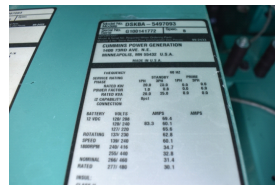

GENERATOR SOURCE

SALES · RENTALS · SERVICE

Cummins - 20 kW - UNAVAILABLE

Generator Set Specs

Unit#: 089968
Capacity: 20 kW
Manufacturer: Cummins
Enclosure Type: Weatherproof Enclosure
Voltage: 120/240 V
Amps: 83.3 AMPS
Hertz: 60 Hz
Circuit Breaker Amps: 100
Phase: Single-Phase
Location: Brighton, CO
of Leads: 12
Model #: DSKBA-5497093
Serial #: G100141772
Generator Weight LBS: 3000
Generator Dimensions: 85 x 31 x 72

Engine Specs

Make: Kubota
Year: 2010
Hours: 516
Fuel Tank Capacity (Gallons): 110
Fuel Tank Type: Double Wall Base
Model #: V2203-M-BG-ET02
Serial #: AA2668

Price: Call us at 800-853-2073 for a quote

Generator Source thoroughly tests all of our products!