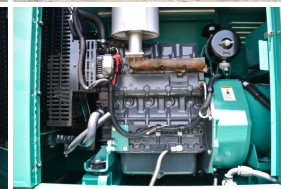

GENERATOR SOURCE

SALES · RENTALS · SERVICE

Cummins - 20 kW - UNAVAILABLE

Generator Set Specs

Unit#: 089969
Capacity: 20 kW
Manufacturer: Cummins
Enclosure Type: Weatherproof Enclosure
Voltage: 120/240 V
Amps: 83.3 AMPS
Hertz: 60 Hz
Circuit Breaker Amps: 100
Phase: Single-Phase
Location: Brighton, CO
of Leads: 12
Model #: DSKBA-5497117
Serial #: H100144197
Generator Weight LBS: 3000
Generator Dimensions: 85 x 31 x 72

Engine Specs

Make: Kubota
Year: 2010
Hours: 445
Fuel Tank Capacity (Gallons): 110
Fuel Tank Type: Double Wall Base
Model #: V2203-M-BG-ET02
Serial #: AJ1422

Price: Call us at 800-853-2073 for a quote

Generator Source thoroughly tests all of our products!