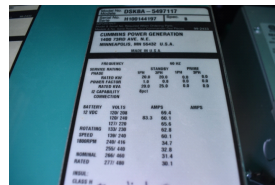

GENERATOR SOURCE

SALES · RENTALS · SERVICE

Cummins - 20 kW - UNAVAILABLE

Generator Set Specs

Unit#: 089969
Capacity: 20 kW
Manufacturer: Cummins
Enclosure Type: Weatherproof Enclosure
Voltage: 120/240 V
Amps: 83.3 AMPS
Hertz: 60 Hz
Circuit Breaker Amps: 100
Phase: Single-Phase
Location: Brighton, CO
of Leads: 12
Model #: DSKBA-5497117
Serial #: H100144197
Generator Weight LBS: 3000
Generator Dimensions: 85 x 31 x 72

Engine Specs

Make: Kubota
Year: 2010
Hours: 445
Fuel Tank Capacity (Gallons): 110
Fuel Tank Type: Double Wall Base
Model #: V2203-M-BG-ET02
Serial #: AJ1422

Price: Call us at 800-853-2073 for a quote

Generator Source thoroughly tests all of our products!