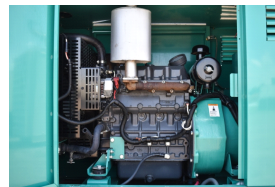

GENERATOR SOURCE

SALES · RENTALS · SERVICE

Cummins - 20 kW - UNAVAILABLE

Generator Set Specs

Unit#: 089970
Capacity: 20 kW
Manufacturer: Cummins
Enclosure Type: Weatherproof Enclosure
Voltage: 120/240 V
Amps: 83.3 AMPS
Hertz: 60 Hz
Circuit Breaker Amps: 90
Phase: Single-Phase
Location: Brighton, CO
of Leads: 12
Model #: DSKBA-7694843
Serial #: I110246423
Generator Weight LBS: 3000
Generator Dimensions: 85 x 31 x 72

Engine Specs

Make: Kubota
Year: 2011
Hours: 7
Fuel Tank Capacity (Gallons): 110
Fuel Tank Type: Double Wall Base
Model #: V2203-M-BG-ET02
Serial #: BN4918

Price: Call us at 800-853-2073 for a quote

Generator Source thoroughly tests all of our products!