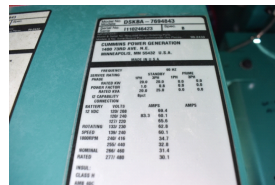

GENERATOR SOURCE

SALES · RENTALS · SERVICE

Cummins - 20 kW - UNAVAILABLE

Generator Set Specs

Unit#: 089970
Capacity: 20 kW
Manufacturer: Cummins
Enclosure Type: Weatherproof Enclosure
Voltage: 120/240 V
Amps: 83.3 AMPS
Hertz: 60 Hz
Circuit Breaker Amps: 90
Phase: Single-Phase
Location: Brighton, CO
of Leads: 12
Model #: DSKBA-7694843
Serial #: I110246423
Generator Weight LBS: 3000
Generator Dimensions: 85 x 31 x 72

Engine Specs

Make: Kubota
Year: 2011
Hours: 7
Fuel Tank Capacity (Gallons): 110
Fuel Tank Type: Double Wall Base
Model #: V2203-M-BG-ET02
Serial #: BN4918

Price: Call us at 800-853-2073 for a quote

Generator Source thoroughly tests all of our products!