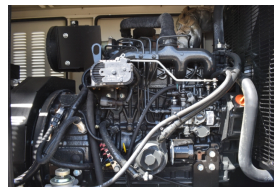

Engine Specs

Make: G
Year: 2010
Hours: 518
Fuel Tank Capacity (Gallons): 138
Fuel Tank Type: Double Wall Base
Model #: A2400T-Gen
Serial #: TN4T00057