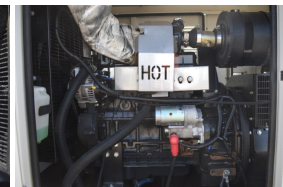

### Generator Set Specs

**Unit#:** 089972  
**Capacity:** 20 kW  
**Manufacturer:** Generac  
**Enclosure Type:** Weatherproof Enclosure  
**Voltage:** 120/240 V  
**Amps:** 83.3 AMPS  
**Hertz:** 60 Hz  
**Circuit Breaker Amps:** 100  
**Phase:** Single-Phase  
**Location:** Brighton, CO  
**# of Leads:** 4  
**Model #:** 12058210100  
**Serial #:** 2106726  
**Generator Weight LBS:** 3000  
**Generator Dimensions:** 95 x 38 x 74

### Engine Specs

**Make:** G  
**Year:** 2010  
**Hours:** 518  
**Fuel Tank Capacity (Gallons):** 138  
**Fuel Tank Type:** Double Wall Base  
**Model #:** A2400T-Gen  
**Serial #:** TN4T00057

**Price:** Call us at 800-853-2073 for a quote