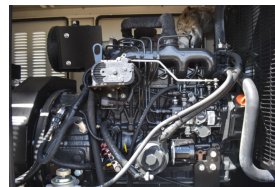

GENERATOR SOURCE

SALES · RENTALS · SERVICE

Generac - 20 kW - UNAVAILABLE

Generator Set Specs

Unit#: 089972
Capacity: 20 kW
Manufacturer: Generac
Enclosure Type: Weatherproof Enclosure
Voltage: 120/240 V
Amps: 83.3 AMPS
Hertz: 60 Hz
Circuit Breaker Amps: 100
Phase: Single-Phase
Location: Brighton, CO
of Leads: 4
Model #: 12058210100
Serial #: 2106726
Generator Weight LBS: 3000
Generator Dimensions: 95 x 38 x 74

Engine Specs

Make: G
Year: 2010
Hours: 518
Fuel Tank Capacity (Gallons): 138
Fuel Tank Type: Double Wall Base
Model #: A2400T-Gen
Serial #: TN4T00057

Price: Call us at 800-853-2073 for a quote

Generator Source thoroughly tests all of our products!