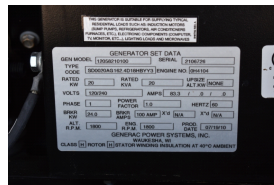

## Generac - 20 kW - UNAVAILABLE

### Generator Set Specs

**Unit#:** 089972  
**Capacity:** 20 kW  
**Manufacturer:** Generac  
**Enclosure Type:** Weatherproof Enclosure  
**Voltage:** 120/240 V  
**Amps:** 83.3 AMPS  
**Hertz:** 60 Hz  
**Circuit Breaker Amps:** 100  
**Phase:** Single-Phase  
**Location:** Brighton, CO  
**# of Leads:** 4  
**Model #:** 12058210100  
**Serial #:** 2106726  
**Generator Weight LBS:** 3000  
**Generator Dimensions:** 95 x 38 x 74

### Engine Specs

**Make:** G  
**Year:** 2010  
**Hours:** 518  
**Fuel Tank Capacity (Gallons):** 138  
**Fuel Tank Type:** Double Wall Base  
**Model #:** A2400T-Gen  
**Serial #:** TN4T00057

**Price:** Call us at 800-853-2073 for a quote