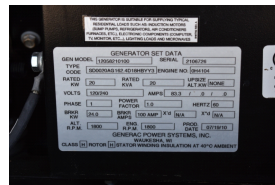

GENERATOR SOURCE

SALES · RENTALS · SERVICE

Generac - 20 kW - UNAVAILABLE

Generator Set Specs

Unit#: 089972
Capacity: 20 kW
Manufacturer: Generac
Enclosure Type: Weatherproof Enclosure
Voltage: 120/240 V
Amps: 83.3 AMPS
Hertz: 60 Hz
Circuit Breaker Amps: 100
Phase: Single-Phase
Location: Brighton, CO
of Leads: 4
Model #: 12058210100
Serial #: 2106726
Generator Weight LBS: 3000
Generator Dimensions: 95 x 38 x 74

Engine Specs

Make: G
Year: 2010
Hours: 518
Fuel Tank Capacity (Gallons): 138
Fuel Tank Type: Double Wall Base
Model #: A2400T-Gen
Serial #: TN4T00057

Price: Call us at 800-853-2073 for a quote

Generator Source thoroughly tests all of our products!