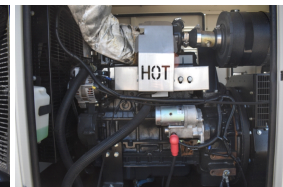

GENERATOR SOURCE

SALES · RENTALS · SERVICE

Generac - 20 kW - UNAVAILABLE

Generator Set Specs

Unit#: 089972
Capacity: 20 kW
Manufacturer: Generac
Enclosure Type: Weatherproof Enclosure
Voltage: 120/240 V
Amps: 83.3 AMPS
Hertz: 60 Hz
Circuit Breaker Amps: 100
Phase: Single-Phase
Location: Brighton, CO
of Leads: 4
Model #: 12058210100
Serial #: 2106726
Generator Weight LBS: 3000
Generator Dimensions: 95 x 38 x 74

Engine Specs

Make: G
Year: 2010
Hours: 518
Fuel Tank Capacity (Gallons): 138
Fuel Tank Type: Double Wall Base
Model #: A2400T-Gen
Serial #: TN4T00057

Price: Call us at 800-853-2073 for a quote

Generator Source thoroughly tests all of our products!