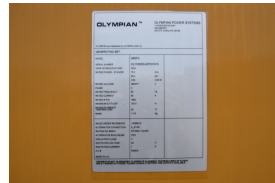

Price: Call us at 800-853-2073 for a quote

Generator Source thoroughly tests all of our products!

The pricing displayed on our website is subject to change based on deinstallation costs, installation requirements, rigging/disposal, and any other situational variables, but we do try to keep it as up to date as possible.

Copyright © Generator Source. All Rights Reserved. Caterpillar, Detroit, Cummins, Perkins, SDMO, and all other brand names are trademarks of their individual prospective companies.

sales@generatorsource.com - generatorsource.com
303-659-2073 - 1-800-853-2073

FORMERLY
Diesel
SERVICE & SUPPLY