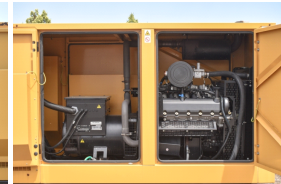

Price: Call us at 800-853-2073 for a quote

Generator Source thoroughly tests all of our products!

The pricing displayed on our website is subject to change based on deinstallation costs, installation requirements, rigging/disposal, and any other situational variables, but we do try to keep it as up to date as possible.

Copyright © Generator Source. All Rights Reserved. Caterpillar, Detroit, Cummins, Perkins, SDMO, and all other brand names are trademarks of their individual prospective companies.

sales@generatorsource.com - generatorsource.com
303-659-2073 - 1-800-853-2073

FORMERLY
Diesel
SERVICE & SUPPLY