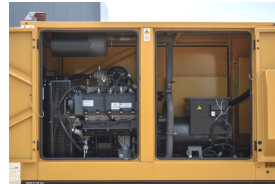

Price: Call us at 800-853-2073 for a quote

Generator Source thoroughly tests all of our products!

The pricing displayed on our website is subject to change based on deinstallation costs, installation requirements, rigging/disposal, and any other situational variables, but we do try to keep it as up to date as possible.

Copyright © Generator Source. All Rights Reserved. Caterpillar, Detroit, Cummins, Perkins, SDMO, and all other brand names are trademarks of their individual prospective companies.

sales@generatorsource.com - generatorsource.com
303-659-2073 - 1-800-853-2073

FORMERLY
Diesel
SERVICE & SUPPLY