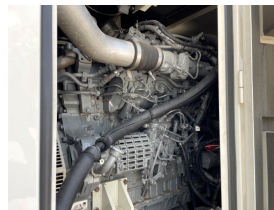

Price: Call us at 800-853-2073 for a quote

Generator Source thoroughly tests all of our products!

The pricing displayed on our website is subject to change based on deinstallation costs, installation requirements, rigging/disposal, and any other situational variables, but we do try to keep it as up to date as possible.

Copyright © Generator Source. All Rights Reserved. Caterpillar, Detroit, Cummins, Perkins, SDMO, and all other brand names are trademarks of their individual prospective companies.

sales@generatorsource.com - generatorsource.com
303-659-2073 - 1-800-853-2073

FORMERLY
Diesel
SERVICE & SUPPLY