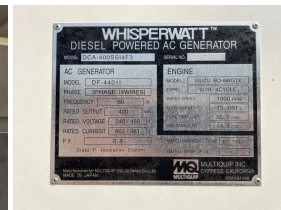

Price: Call us at 800-853-2073 for a quote

Generator Source thoroughly tests all of our products!

The pricing displayed on our website is subject to change based on deinstallation costs, installation requirements, rigging/disposal, and any other situational variables, but we do try to keep it as up to date as possible.

Copyright © Generator Source. All Rights Reserved. Caterpillar, Detroit, Cummins, Perkins, SDMO, and all other brand names are trademarks of their individual prospective companies.

sales@generatorsource.com - generatorsource.com
303-659-2073 - 1-800-853-2073

FORMERLY
Diesel
SERVICE & SUPPLY