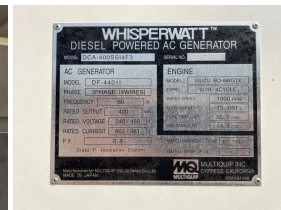

### Generator Set Specs

**Unit#:** 089981  
**Capacity:** 320 kW  
**Manufacturer:** Whisperwatt  
**Enclosure Type:** Sound Attenuated Enclosure Mounted on Trailer  
**Voltage:** 277/480 V  
**Amps:** 481 AMPS  
**Hertz:** 60 Hz  
**Circuit Breaker Amps:** 1000  
**Phase:** Three-Phase  
**Location:** Jacksonville, FL  
**# of Leads:** 12  
**Generator Weight LBS:** 20000  
**Generator Dimensions:** 269"L x 96W x 119"H

### Engine Specs

**Make:** Isuzu  
**Year:** 2021  
**Hours:** 2064.9  
**Fuel:** Diesel  
**Fuel Tank Capacity (Gallons):** 55  
**Fuel Tank Type:** Double Wall Base  
**Model #:** BQ-6WG1X  
**Serial #:** 6WGI-651531