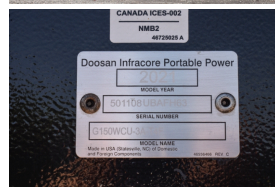

Price: Call us at 800-853-2073 for a quote

Generator Source thoroughly tests all of our products!

The pricing displayed on our website is subject to change based on deinstallation costs, installation requirements, rigging/disposal, and any other situational variables, but we do try to keep it as up to date as possible.

Copyright © Generator Source. All Rights Reserved. Caterpillar, Detroit, Cummins, Perkins, SDMO, and all other brand names are trademarks of their individual prospective companies.

sales@generatorsource.com - generatorsource.com
303-659-2073 - 1-800-853-2073

FORMERLY
Diesel
SERVICE & SUPPLY