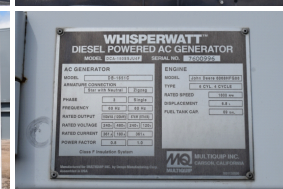

GENERATOR SOURCE

SALES · RENTALS · SERVICE

Multiquip - 120 kW - FOR RENT

Generator Set Specs

Unit#: 090006
Capacity: 120 kW
Manufacturer: Multiquip
Enclosure Type: Sound Attenuated Enclosure Mounted on Trailer
Voltage: VOLTAGE SELECTOR SWITCH V
Amps: 180 AMPS
Hertz: 60 Hz
Circuit Breaker Amps: 400
Phase: Voltage Selector Switch
Location: Jacksonville, FL
of Leads: 12
Model #: DCA150
Serial #: 760096
Generator Weight LBS: 7000
Generator Dimensions: 210 x 86 x 105

Engine Specs

Make: John Deere
Year: 2014
Hours: 6218
Fuel: Diesel
Fuel Tank Capacity (Gallons): 200
Fuel Tank Type: Double Wall Base
Model #: 6068HFG08
Serial #: PE6068U002102

Price: Call us at 800-853-2073 for a quote