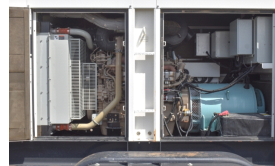

GENERATOR SOURCE

SALES · RENTALS · SERVICE

Multiquip - 120 kW - FOR RENT

Generator Set Specs

Unit#: 090006
Capacity: 120 kW
Manufacturer: Multiquip
Enclosure Type: Sound Attenuated Enclosure Mounted on Trailer
Voltage: VOLTAGE SELECTOR SWITCH V
Amps: 180 AMPS
Hertz: 60 Hz
Circuit Breaker Amps: 400
Phase: Voltage Selector Switch
Location: Jacksonville, FL
of Leads: 12
Model #: DCA150
Serial #: 760096
Generator Weight LBS: 7000
Generator Dimensions: 210 x 86 x 105

Engine Specs

Make: John Deere
Year: 2014
Hours: 6218
Fuel: Diesel
Fuel Tank Capacity (Gallons): 200
Fuel Tank Type: Double Wall Base
Model #: 6068HFG08
Serial #: PE6068U002102

Price: Call us at 800-853-2073 for a quote