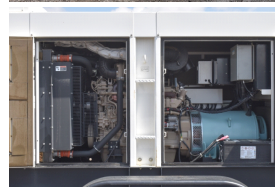

GENERATOR SOURCE

SALES · RENTALS · SERVICE

Multiquip - 120 kW - ON RENT

Generator Set Specs

Unit#: 090007
Capacity: 120 kW
Manufacturer: Multiquip
Enclosure Type: Sound Attenuated Enclosure Mounted on Trailer
Voltage: VOLTAGE SELECTOR SWITCH V
Amps: 180 AMPS
Hertz: 60 Hz
Circuit Breaker Amps: 400
Phase: Voltage Selector Switch
Location: Jacksonville, FL
of Leads: 12
Model #: DCA150
Serial #: 7601190
Generator Weight LBS: 7000
Generator Dimensions: 210 x 86 x 105

Engine Specs

Make: John Deere
Year: 2018
Hours: 12743
Fuel: Diesel
Fuel Tank Capacity (Gallons): 200
Fuel Tank Type: Double Wall Base
Model #: 6068HFG08
Serial #: PE6068U059545

Price: Call us at 800-853-2073 for a quote