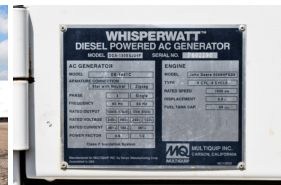

### Generator Set Specs

**Unit#:** 090007  
**Capacity:** 120 kW  
**Manufacturer:** Multiquip  
**Enclosure Type:** Sound Attenuated Enclosure Mounted on Trailer  
**Voltage:** VOLTAGE SELECTOR SWITCH V  
**Amps:** 180 AMPS  
**Hertz:** 60 Hz  
**Circuit Breaker Amps:** 400  
**Phase:** Voltage Selector Switch  
**Location:** Jacksonville, FL  
**# of Leads:** 12  
**Model #:** DCA150  
**Serial #:** 7601190  
**Generator Weight LBS:** 7000  
**Generator Dimensions:** 210 x 86 x 105

### Engine Specs

**Make:** John Deere  
**Year:** 2018  
**Hours:** 12743  
**Fuel:** Diesel  
**Fuel Tank Capacity (Gallons):** 200  
**Fuel Tank Type:** Double Wall Base  
**Model #:** 6068HFG08  
**Serial #:** PE6068U059545