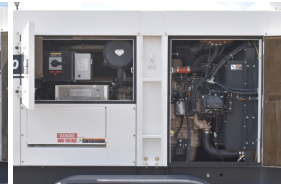

### Generator Set Specs

**Unit#:** 090007  
**Capacity:** 120 kW  
**Manufacturer:** Multiquip  
**Enclosure Type:** Sound Attenuated Enclosure Mounted on Trailer  
**Voltage:** VOLTAGE SELECTOR SWITCH V  
**Amps:** 180 AMPS  
**Hertz:** 60 Hz  
**Circuit Breaker Amps:** 400  
**Phase:** Voltage Selector Switch  
**Location:** Jacksonville, FL  
**# of Leads:** 12  
**Model #:** DCA150  
**Serial #:** 7601190  
**Generator Weight LBS:** 7000  
**Generator Dimensions:** 210 x 86 x 105

### Engine Specs

**Make:** John Deere  
**Year:** 2018  
**Hours:** 12743  
**Fuel:** Diesel  
**Fuel Tank Capacity (Gallons):** 200  
**Fuel Tank Type:** Double Wall Base  
**Model #:** 6068HFG08  
**Serial #:** PE6068U059545