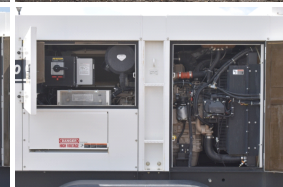

GENERATOR SOURCE

SALES · RENTALS · SERVICE

Multiquip - 120 kW - ON RENT

Generator Set Specs

Unit#: 090007
Capacity: 120 kW
Manufacturer: Multiquip
Enclosure Type: Sound Attenuated Enclosure Mounted on Trailer
Voltage: VOLTAGE SELECTOR SWITCH V
Amps: 180 AMPS
Hertz: 60 Hz
Circuit Breaker Amps: 400
Phase: Voltage Selector Switch
Location: Jacksonville, FL
of Leads: 12
Model #: DCA150
Serial #: 7601190
Generator Weight LBS: 7000
Generator Dimensions: 210 x 86 x 105

Engine Specs

Make: John Deere
Year: 2018
Hours: 12743
Fuel: Diesel
Fuel Tank Capacity (Gallons): 200
Fuel Tank Type: Double Wall Base
Model #: 6068HFG08
Serial #: PE6068U059545

Price: Call us at 800-853-2073 for a quote