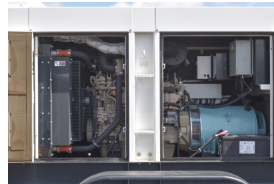

### Generator Set Specs

**Unit#:** 090007  
**Capacity:** 120 kW  
**Manufacturer:** Multiquip  
**Enclosure Type:** Sound Attenuated Enclosure Mounted on Trailer  
**Voltage:** VOLTAGE SELECTOR SWITCH V  
**Amps:** 180 AMPS  
**Hertz:** 60 Hz  
**Circuit Breaker Amps:** 400  
**Phase:** Voltage Selector Switch  
**Location:** Jacksonville, FL  
**# of Leads:** 12  
**Model #:** DCA150  
**Serial #:** 7601190  
**Generator Weight LBS:** 7000  
**Generator Dimensions:** 210 x 86 x 105

### Engine Specs

**Make:** John Deere  
**Year:** 2018  
**Hours:** 12743  
**Fuel:** Diesel  
**Fuel Tank Capacity (Gallons):** 200  
**Fuel Tank Type:** Double Wall Base  
**Model #:** 6068HFG08  
**Serial #:** PE6068U059545