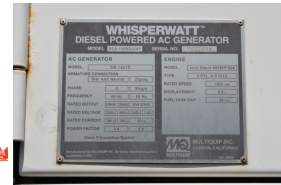

GENERATOR SOURCE

SALES · RENTALS · SERVICE

Multiquip - 120 kW - UNAVAILABLE

Generator Set Specs

Unit#: 090008
Capacity: 120 kW
Manufacturer: Multiquip
Enclosure Type: Sound Attenuated Enclosure Mounted on Trailer
Voltage: VOLTAGE SELECTOR SWITCH V
Amps: 180 AMPS
Hertz: 60 Hz
Circuit Breaker Amps: 400
Phase: Voltage Selector Switch
Location: Brighton, CO
of Leads: 12
Model #: DCA150
Serial #: 7600998
Generator Weight LBS: 7000
Generator Dimensions: 210 x 86 x 105

Engine Specs

Make: John Deere
Year: 2014
Hours: 4751
Fuel Tank Capacity (Gallons): 200
Fuel Tank Type: Double Wall Base
Model #: 6068HFG08
Serial #: PE6068U002073

Price: Call us at 800-853-2073 for a quote