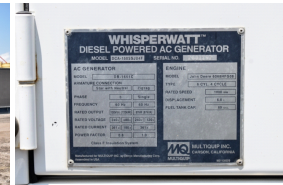

GENERATOR SOURCE

SALES · RENTALS · SERVICE

Multiquip - 120 kW - FOR RENT

Generator Set Specs

Unit#: 090009
Capacity: 120 kW
Manufacturer: Multiquip
Enclosure Type: Sound Attenuated Enclosure Mounted on Trailer
Voltage: VOLTAGE SELECTOR SWITCH V
Amps: 180 AMPS
Hertz: 60 Hz
Circuit Breaker Amps: 400
Phase: Voltage Selector Switch
Location: Jacksonville, FL
of Leads: 12
Model #: DCA150
Serial #: 7601197
Generator Weight LBS: 7000
Generator Dimensions: 210 x 86 x 105

Engine Specs

Make: John Deere
Year: 2018
Hours: 8209
Fuel: Diesel
Fuel Tank Capacity (Gallons): 200
Fuel Tank Type: Double Wall Base
Model #: 6068HFG08
Serial #: PE6068U059845

Price: Call us at 800-853-2073 for a quote