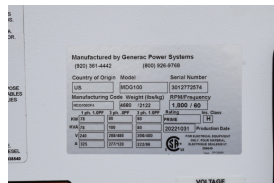

GENERATOR SOURCE

SALES · RENTALS · SERVICE

Generac - 80 kW - UNAVAILABLE

Generator Set Specs

Unit#: 090017
Capacity: 80 kW
Manufacturer: Generac
Enclosure Type: Sound Attenuated Enclosure Mounted on Trailer
Voltage: ROTARY SWITCH V
Amps: 120 AMPS
Hertz: 60 Hz
Circuit Breaker Amps: 400
Phase: Voltage Selector Switch
Location: Brighton, CO
of Leads: 12
Model #: MDG100DF4
Serial #: 3012772574
Generator Weight LBS: 4680
Generator Dimensions: 171 x 72 x 85

Engine Specs

Make: John Deere
Year: 2022
Hours: 1
Fuel Tank Capacity (Gallons): 145
Fuel Tank Type: Double Wall Base
Model #: 404HFG04
Serial #: PE4045U163497

Price: Call us at 800-853-2073 for a quote

Generator Source thoroughly tests all of our products!