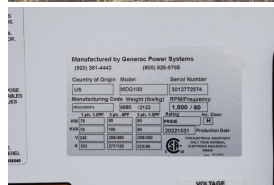

### Generator Set Specs

**Unit#:** 090017  
**Capacity:** 80 kW  
**Manufacturer:** Generac  
**Enclosure Type:** Sound Attenuated Enclosure Mounted on Trailer  
**Voltage:** ROTARY SWITCH V  
**Amps:** 120 AMPS  
**Hertz:** 60 Hz  
**Circuit Breaker Amps:** 400  
**Phase:** Voltage Selector Switch  
**Location:** Brighton, CO  
**# of Leads:** 12  
**Model #:** MDG100DF4  
**Serial #:** 3012772574  
**Generator Weight LBS:** 4680  
**Generator Dimensions:** 171 x 72 x 85

### Engine Specs

**Make:** John Deere  
**Year:** 2022  
**Hours:** 1  
**Fuel Tank Capacity (Gallons):** 145  
**Fuel Tank Type:** Double Wall Base  
**Model #:** 404HFG04  
**Serial #:** PE4045U163497