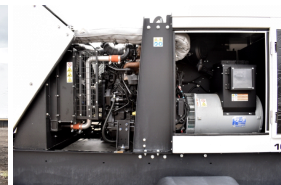

### Generator Set Specs

**Unit#:** 090017  
**Capacity:** 80 kW  
**Manufacturer:** Generac  
**Enclosure Type:** Sound Attenuated Enclosure Mounted on Trailer  
**Voltage:** ROTARY SWITCH V  
**Amps:** 120 AMPS  
**Hertz:** 60 Hz  
**Circuit Breaker Amps:** 400  
**Phase:** Voltage Selector Switch  
**Location:** Brighton, CO  
**# of Leads:** 12  
**Model #:** MDG100DF4  
**Serial #:** 3012772574  
**Generator Weight LBS:** 4680  
**Generator Dimensions:** 171 x 72 x 85

### Engine Specs

**Make:** John Deere  
**Year:** 2022  
**Hours:** 1  
**Fuel Tank Capacity (Gallons):** 145  
**Fuel Tank Type:** Double Wall Base  
**Model #:** 404HFG04  
**Serial #:** PE4045U163497