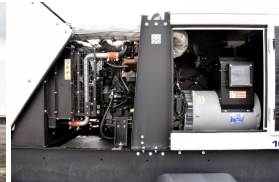

GENERATOR SOURCE

SALES · RENTALS · SERVICE

Generac - 80 kW - UNAVAILABLE

Generator Set Specs

Unit#: 090017
Capacity: 80 kW
Manufacturer: Generac
Enclosure Type: Sound Attenuated Enclosure Mounted on Trailer
Voltage: ROTARY SWITCH V
Amps: 120 AMPS
Hertz: 60 Hz
Circuit Breaker Amps: 400
Phase: Voltage Selector Switch
Location: Brighton, CO
of Leads: 12
Model #: MDG100DF4
Serial #: 3012772574
Generator Weight LBS: 4680
Generator Dimensions: 171 x 72 x 85

Engine Specs

Make: John Deere
Year: 2022
Hours: 1
Fuel Tank Capacity (Gallons): 145
Fuel Tank Type: Double Wall Base
Model #: 404HFG04
Serial #: PE4045U163497

Price: Call us at 800-853-2073 for a quote

Generator Source thoroughly tests all of our products!