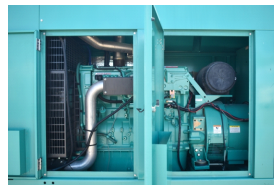

GENERATOR SOURCE

SALES · RENTALS · SERVICE

Cummins - 350 kW - UNAVAILABLE

Generator Set Specs

Unit#: 090042
Capacity: 350 kW
Manufacturer: Cummins
Enclosure Type: Sound Attenuated Enclosure
Voltage: 277/480 V
Amps: 526.2 AMPS
Hertz: 60 Hz
Circuit Breaker Amps: 600
Phase: Three-Phase
Location: Brighton, CO
of Leads: 12
Model #: DFEG-5785984
Serial #: C070038855
Generator Weight LBS: 12000
Generator Dimensions: 153 x 63 x 132

Engine Specs

Make: Cummins
Year: 2007
Hours: 417
Fuel Tank Capacity (Gallons): 850
Fuel Tank Type: Double Wall Base
Model #: QSX15-G9
Serial #: 79239648

Price: Call us at 800-853-2073 for a quote

Generator Source thoroughly tests all of our products!