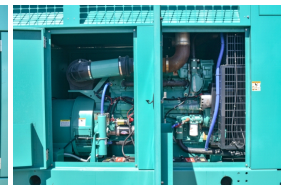

GENERATOR SOURCE

SALES · RENTALS · SERVICE

Cummins - 350 kW - UNAVAILABLE

Generator Set Specs

Unit#: 090042
Capacity: 350 kW
Manufacturer: Cummins
Enclosure Type: Sound Attenuated Enclosure
Voltage: 277/480 V
Amps: 526.2 AMPS
Hertz: 60 Hz
Circuit Breaker Amps: 600
Phase: Three-Phase
Location: Brighton, CO
of Leads: 12
Model #: DFEG-5785984
Serial #: C070038855
Generator Weight LBS: 12000
Generator Dimensions: 153 x 63 x 132

Engine Specs

Make: Cummins
Year: 2007
Hours: 417
Fuel Tank Capacity (Gallons): 850
Fuel Tank Type: Double Wall Base
Model #: QSX15-G9
Serial #: 79239648

Price: Call us at 800-853-2073 for a quote

Generator Source thoroughly tests all of our products!