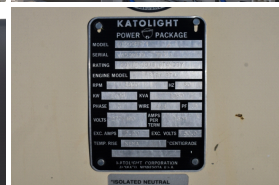

Price: Call us at 800-853-2073 for a quote

Generator Source thoroughly tests all of our products!

The pricing displayed on our website is subject to change based on deinstallation costs, installation requirements, rigging/disposal, and any other situational variables, but we do try to keep it as up to date as possible.

Copyright © Generator Source. All Rights Reserved. Caterpillar, Detroit, Cummins, Perkins, SDMO, and all other brand names are trademarks of their individual prospective companies.

sales@generatorsource.com - generatorsource.com
303-659-2073 - 1-800-853-2073

FORMERLY
Diesel
SERVICE & SUPPLY