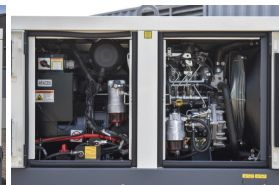

### Generator Set Specs

**Unit#:** 090055  
**Capacity:** 36 kW  
**Manufacturer:** Atlas Copco  
**Enclosure Type:** Sound Attenuated Enclosure  
**Voltage:** MULTI-VOLTAGE V  
**Amps:** 54 AMPS  
**Hertz:** 60 Hz  
**Circuit Breaker Amps:** 150  
**Phase:** Voltage Selector Switch  
**Location:** Brighton, CO  
**# of Leads:** 12  
**Model #:** QAS45ID FT4  
**Serial #:** UVC500013  
**Generator Weight LBS:** 3000  
**Generator Dimensions:** 79 x 34 x 56

### Engine Specs

**Make:** Isuzu  
**Year:** 2021  
**Hours:** 1  
**Fuel Tank Capacity (Gallons):** 75  
**Fuel Tank Type:** Double Wall Base  
**Model #:** BP-4LE2X  
**Serial #:** 4LE2-872972

**Price:** Call us at 800-853-2073 for a quote