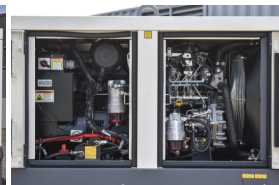

GENERATOR SOURCE

SALES · RENTALS · SERVICE

Atlas Copco - 36 kW - UNAVAILABLE

Generator Set Specs

Unit#: 090055
Capacity: 36 kW
Manufacturer: Atlas Copco
Enclosure Type: Sound Attenuated Enclosure
Voltage: MULTI-VOLTAGE V
Amps: 54 AMPS
Hertz: 60 Hz
Circuit Breaker Amps: 150
Phase: Voltage Selector Switch
Location: Brighton, CO
of Leads: 12
Model #: QAS45ID FT4
Serial #: UVC500013
Generator Weight LBS: 3000
Generator Dimensions: 79 x 34 x 56

Engine Specs

Make: Isuzu
Year: 2021
Hours: 1
Fuel Tank Capacity (Gallons): 75
Fuel Tank Type: Double Wall Base
Model #: BP-4LE2X
Serial #: 4LE2-872972

Price: Call us at 800-853-2073 for a quote

Generator Source thoroughly tests all of our products!