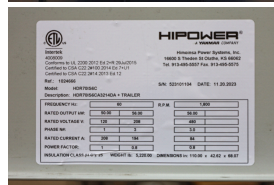

GENERATOR SOURCE

SALES · RENTALS · SERVICE

Hipower HTW - 56 kW - READY TO SHIP

Generator Set Specs

Unit#: 090057
Capacity: 56 kW
Manufacturer: Hipower HTW
Enclosure Type: Sound Attenuated Enclosure Mounted on Trailer
Voltage: VOLTAGE SELECTOR SWITCH V
Amps: 194 AMPS
Hertz: 60 Hz
Circuit Breaker Amps: 225
Phase: Three-Phase
Location: Brighton, CO
of Leads: 12
Model #: HDR70IS6C
Serial #: 523101104
Generator Weight LBS: 5300
Generator Dimensions: 186 x 75 x 89

Engine Specs

Make: Isuzu
Year: 2023
Hours: 0
Fuel: Diesel
Fuel Tank Capacity (Gallons): 118
Fuel Tank Type: Double Wall Base
Model #: BR-4JJ1X
Serial #: 4JJ1673835

Price: Call us at 800-853-2073 for a quote