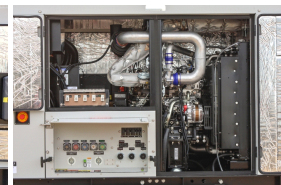

GENERATOR SOURCE

SALES · RENTALS · SERVICE

Hipower HTW - 56 kW - READY TO SHIP

Generator Set Specs

Unit#: 090057
Capacity: 56 kW
Manufacturer: Hipower HTW
Enclosure Type: Sound Attenuated Enclosure Mounted on Trailer
Voltage: VOLTAGE SELECTOR SWITCH V
Amps: 194 AMPS
Hertz: 60 Hz
Circuit Breaker Amps: 225
Phase: Three-Phase
Location: Brighton, CO
of Leads: 12
Model #: HDR70IS6C
Serial #: 523101104
Generator Weight LBS: 5300
Generator Dimensions: 186 x 75 x 89

Engine Specs

Make: Isuzu
Year: 2023
Hours: 0
Fuel: Diesel
Fuel Tank Capacity (Gallons): 118
Fuel Tank Type: Double Wall Base
Model #: BR-4JJ1X
Serial #: 4JJ1673835

Price: Call us at 800-853-2073 for a quote