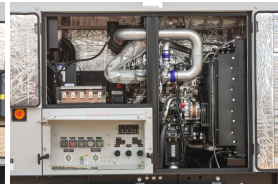

GENERATOR SOURCE

SALES · RENTALS · SERVICE

Hipower HTW - 56 kW - READY TO SHIP

Generator Set Specs

Unit#: 090059
Capacity: 56 kW
Manufacturer: Hipower HTW
Enclosure Type: Sound Attenuated Enclosure Mounted on Trailer
Voltage: ROTARY SWITCH V
Amps: 208 AMPS
Hertz: 60 Hz
Circuit Breaker Amps: 225
Phase: Voltage Selector Switch
Location: Brighton, CO
of Leads: 12
Model #: HDR70IS6C
Serial #: 523101096
Generator Weight LBS: 5300
Generator Dimensions: 186 x 75 x 89

Engine Specs

Make: Isuzu
Year: 2023
Hours: 0
Fuel: Diesel
Fuel Tank Capacity (Gallons): 118
Fuel Tank Type: Double Wall Base
Model #: BR-4JJ1X
Serial #: 4JJ1-667187

Price: Call us at 800-853-2073 for a quote