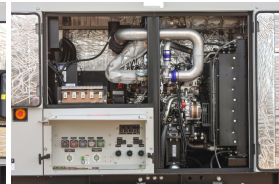

GENERATOR SOURCE

SALES · RENTALS · SERVICE

Hipower HTW - 56 kW - READY TO SHIP

Generator Set Specs

Unit#: 090059
Capacity: 56 kW
Manufacturer: Hipower HTW
Enclosure Type: Sound Attenuated Enclosure Mounted on Trailer
Voltage: ROTARY SWITCH V
Amps: 208 AMPS
Hertz: 60 Hz
Circuit Breaker Amps: 225
Phase: Voltage Selector Switch
Location: Brighton, CO
of Leads: 12
Model #: HDR70IS6C
Serial #: 523101096
Generator Weight LBS: 5300
Generator Dimensions: 186 x 75 x 89

Engine Specs

Make: Isuzu
Year: 2023
Hours: 0
Fuel: Diesel
Fuel Tank Capacity (Gallons): 118
Fuel Tank Type: Double Wall Base
Model #: BR-4JJ1X
Serial #: 4JJ1-667187

Price: Call us at 800-853-2073 for a quote