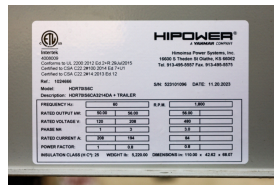

GENERATOR SOURCE

SALES · RENTALS · SERVICE

Hipower HTW - 56 kW - READY TO SHIP

Generator Set Specs

Unit#: 090059
Capacity: 56 kW
Manufacturer: Hipower HTW
Enclosure Type: Sound Attenuated Enclosure Mounted on Trailer
Voltage: ROTARY SWITCH V
Amps: 208 AMPS
Hertz: 60 Hz
Circuit Breaker Amps: 225
Phase: Voltage Selector Switch
Location: Brighton, CO
of Leads: 12
Model #: HDR70IS6C
Serial #: 523101096
Generator Weight LBS: 5300
Generator Dimensions: 186 x 75 x 89

Engine Specs

Make: Isuzu
Year: 2023
Hours: 0
Fuel: Diesel
Fuel Tank Capacity (Gallons): 118
Fuel Tank Type: Double Wall Base
Model #: BR-4JJ1X
Serial #: 4JJ1-667187

Price: Call us at 800-853-2073 for a quote