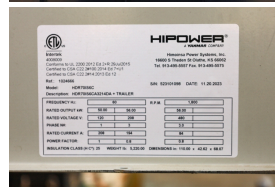

### Generator Set Specs

**Unit#:** 090060  
**Capacity:** 56 kW  
**Manufacturer:** Hipower HTW  
**Enclosure Type:** Sound Attenuated Enclosure Mounted on Trailer  
**Voltage:** ROTARY SWITCH V  
**Amps:** 208 AMPS  
**Hertz:** 60 Hz  
**Circuit Breaker Amps:** 225  
**Phase:** Voltage Selector Switch  
**Location:** Brighton, CO  
**# of Leads:** 12  
**Model #:** HDR70IS6C  
**Serial #:** 523101098  
**Generator Weight LBS:** 5300  
**Generator Dimensions:** 186 x 75 x 89

### Engine Specs

**Make:** Isuzu  
**Year:** 2023  
**Hours:** 0  
**Fuel:** Diesel  
**Fuel Tank Capacity (Gallons):** 118  
**Fuel Tank Type:** Double Wall Base  
**Model #:** BR-4JJ1X  
**Serial #:** 4JJ1-667151