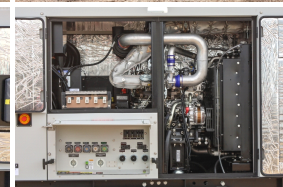

GENERATOR SOURCE

SALES · RENTALS · SERVICE

Hipower HTW - 56 kW - FOR RENT

Generator Set Specs

Unit#: 090060
Capacity: 56 kW
Manufacturer: Hipower HTW
Enclosure Type: Sound Attenuated Enclosure Mounted on Trailer
Voltage: ROTARY SWITCH V
Amps: 208 AMPS
Hertz: 60 Hz
Circuit Breaker Amps: 225
Phase: Voltage Selector Switch
Location: Brighton, CO
of Leads: 12
Model #: HDR70IS6C
Serial #: 523101098
Generator Weight LBS: 5300
Generator Dimensions: 186 x 75 x 89

Engine Specs

Make: Isuzu
Year: 2023
Hours: 0
Fuel: Diesel
Fuel Tank Capacity (Gallons): 118
Fuel Tank Type: Double Wall Base
Model #: BR-4JJ1X
Serial #: 4JJ1-667151

Price: Call us at 800-853-2073 for a quote