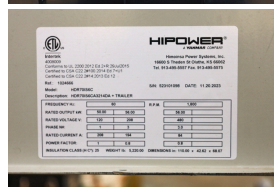

GENERATOR SOURCE

SALES · RENTALS · SERVICE

Hipower HTW - 56 kW - FOR RENT

Generator Set Specs

Unit#: 090060
Capacity: 56 kW
Manufacturer: Hipower HTW
Enclosure Type: Sound Attenuated Enclosure Mounted on Trailer
Voltage: ROTARY SWITCH V
Amps: 208 AMPS
Hertz: 60 Hz
Circuit Breaker Amps: 225
Phase: Voltage Selector Switch
Location: Brighton, CO
of Leads: 12
Model #: HDR70IS6C
Serial #: 523101098
Generator Weight LBS: 5300
Generator Dimensions: 186 x 75 x 89

Engine Specs

Make: Isuzu
Year: 2023
Hours: 0
Fuel: Diesel
Fuel Tank Capacity (Gallons): 118
Fuel Tank Type: Double Wall Base
Model #: BR-4JJ1X
Serial #: 4JJ1-667151

Price: Call us at 800-853-2073 for a quote