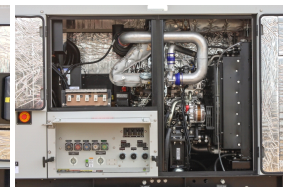

### Generator Set Specs

**Unit#:** 090060  
**Capacity:** 56 kW  
**Manufacturer:** Hipower HTW  
**Enclosure Type:** Sound Attenuated Enclosure Mounted on Trailer  
**Voltage:** ROTARY SWITCH V  
**Amps:** 208 AMPS  
**Hertz:** 60 Hz  
**Circuit Breaker Amps:** 225  
**Phase:** Voltage Selector Switch  
**Location:** Brighton, CO  
**# of Leads:** 12  
**Model #:** HDR70IS6C  
**Serial #:** 523101098  
**Generator Weight LBS:** 5300  
**Generator Dimensions:** 186 x 75 x 89

### Engine Specs

**Make:** Isuzu  
**Year:** 2023  
**Hours:** 0  
**Fuel:** Diesel  
**Fuel Tank Capacity (Gallons):** 118  
**Fuel Tank Type:** Double Wall Base  
**Model #:** BR-4JJ1X  
**Serial #:** 4JJ1-667151