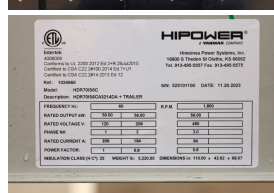

GENERATOR SOURCE

SALES · RENTALS · SERVICE

Hipower HTW - 56 kW - UNAVAILABLE

Generator Set Specs

Unit#: 090061
Capacity: 56 kW
Manufacturer: Hipower HTW
Enclosure Type: Sound Attenuated Enclosure Mounted on Trailer
Voltage: ROTARY SWITCH V
Amps: 208 AMPS
Hertz: 60 Hz
Circuit Breaker Amps: 225
Phase: Voltage Selector Switch
Location: Brighton, CO
of Leads: 12
Model #: HDR70IS6C
Serial #: 523101100
Generator Weight LBS: 5300
Generator Dimensions: 186 x 75 x 89

Engine Specs

Make: Isuzu
Year: 2023
Hours: 0
Fuel: Diesel
Fuel Tank Capacity (Gallons): 118
Fuel Tank Type: Double Wall Base
Model #: BR-4JJ1X
Serial #: 4JJ1-666398

Price: Call us at 800-853-2073 for a quote