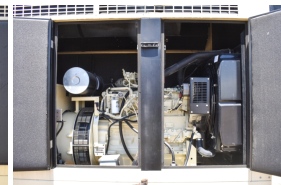

Generator Source thoroughly tests all of our products!

The pricing displayed on our website is subject to change based on deinstallation costs, installation requirements, rigging/disposal, and any other situational variables, but we do try to keep it as up to date as possible.

Copyright © Generator Source. All Rights Reserved. Caterpillar, Detroit, Cummins, Perkins, SDMO, and all other brand names are trademarks of their individual prospective companies.

sales@generatorsource.com - generatorsource.com
303-659-2073 - 1-800-853-2073

FORMERLY
Diesel
SERVICE & SUPPLY