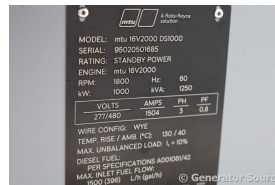

GENERATOR SOURCE

SALES · RENTALS · SERVICE

MTU - 1000 kW - UNAVAILABLE

Generator Set Specs

Unit#: 071444
Capacity: 1000 kW
Manufacturer: MTU
Enclosure Type: Open
Voltage: 277/480 V
Amps: 1504 AMPS
Hertz: 60 Hz
Circuit Breaker Amps: 1600
Phase: Three-Phase
Location: Brighton, CO
# of Leads: 6
Model #: DS1000
Serial #: 95020501685
Generator Weight LBS: 21500
Generator Dimensions: 201 x 92 x 106

Engine Specs

Make: MTU
Year: 2023
Hours: 0
Fuel: Diesel
Fuel Tank Type: Double Wall Base
Model #: 16V2000G86S
Serial #: 5452001101

Price: Call us at 800-853-2073 for a quote

Generator Source thoroughly tests all of our products!

The pricing displayed on our website is subject to change based on deinstallation costs, installation requirements, rigging/disposal, and any other situational variables, but we do try to keep it as up to date as possible.

Copyright © Generator Source. All Rights Reserved. Caterpillar, Detroit, Cummins, Perkins, SDMO, and all other brand names are trademarks of their individual prospective companies.

sales@generatorsource.com - generatorsource.com
303-659-2073 - 1-800-853-2073