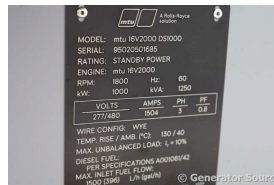

GENERATOR SOURCE

SALES · RENTALS · SERVICE

MTU - 1000 kW - BRAND NEW- JUST ARRIVED

Generator Set Specs

Unit#: 071444
Capacity: 1000 kW
Manufacturer: MTU
Enclosure Type: Open
Voltage: 277/480 V
Amps: 1504 AMPS
Hertz: 60 Hz
Circuit Breaker Amps: 1600
Phase: Three-Phase
Location: Brighton, CO
# of Leads: 6
Model #: DS1000
Serial #: 95020501685
Generator Weight LBS: 21500
Generator Dimensions: 201 x 92 x 106

Engine Specs

Make: MTU
Year: 2023
Hours: 0
Fuel: Diesel
Fuel Tank Type: Double Wall Base
Model #: 16V2000G86S
Serial #: 5452001101

Price: Call us at 800-853-2073 for a quote

Generator Source thoroughly tests all of our products!

The pricing displayed on our website is subject to change based on deinstallation costs, installation requirements, rigging/disposal, and any other situational variables, but we do try to keep it as up to date as possible.

Copyright © Generator Source. All Rights Reserved. Caterpillar, Detroit, Cummins, Perkins, SDMO, and all other brand names are trademarks of their individual prospective companies.

sales@generatorsource.com - generatorsource.com
303-659-2073 - 1-800-853-2073