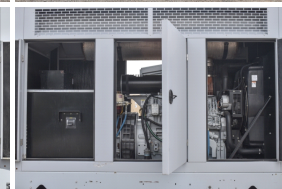

GENERATOR SOURCE

SALES · RENTALS · SERVICE

MTU - 200 kW - UNAVAILABLE

Generator Set Specs

Unit#: 090081
Capacity: 200 kW
Manufacturer: MTU
Enclosure Type: Sound Attenuated Enclosure Mounted on Trailer
Voltage: 120/208 V
Amps: 694 AMPS
Hertz: 60 Hz
Circuit Breaker Amps: 600
Phase: Three-Phase
Location: Brighton, CO
of Leads: 12
Model #: 200DSEJB
Serial #: 2128222
Generator Weight LBS: 13000
Generator Dimensions: 205 x 86 x 128

Engine Specs

Make: John Deere
Year: 2006
Hours: 341
Fuel: Diesel
Fuel Tank Capacity (Gallons): 397
Fuel Tank Type: Double Wall Base
Model #: 608IAF001
Serial #: RG608IA177435

Price: Call us at 800-853-2073 for a quote