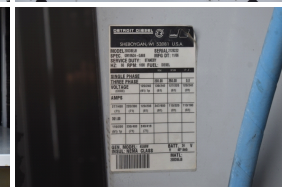

GENERATOR SOURCE

SALES · RENTALS · SERVICE

MTU - 200 kW - UNAVAILABLE

Generator Set Specs

Unit#: 090081
Capacity: 200 kW
Manufacturer: MTU
Enclosure Type: Sound Attenuated Enclosure Mounted on Trailer
Voltage: 120/208 V
Amps: 694 AMPS
Hertz: 60 Hz
Circuit Breaker Amps: 600
Phase: Three-Phase
Location: Brighton, CO
of Leads: 12
Model #: 200DSEJB
Serial #: 2128222
Generator Weight LBS: 13000
Generator Dimensions: 205 x 86 x 128

Engine Specs

Make: John Deere
Year: 2006
Hours: 341
Fuel: Diesel
Fuel Tank Capacity (Gallons): 397
Fuel Tank Type: Double Wall Base
Model #: 608IAF001
Serial #: RG608IA177435

Price: Call us at 800-853-2073 for a quote