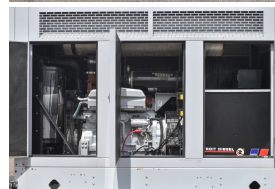

GENERATOR SOURCE

SALES · RENTALS · SERVICE

MTU - 200 kW - UNAVAILABLE

Generator Set Specs

Unit#: 090081
Capacity: 200 kW
Manufacturer: MTU
Enclosure Type: Sound Attenuated Enclosure Mounted on Trailer
Voltage: 120/208 V
Amps: 694 AMPS
Hertz: 60 Hz
Circuit Breaker Amps: 600
Phase: Three-Phase
Location: Brighton, CO
of Leads: 12
Model #: 200DSEJB
Serial #: 2128222
Generator Weight LBS: 13000
Generator Dimensions: 205 x 86 x 128

Engine Specs

Make: John Deere
Year: 2006
Hours: 341
Fuel: Diesel
Fuel Tank Capacity (Gallons): 397
Fuel Tank Type: Double Wall Base
Model #: 608IAF001
Serial #: RG608IA177435

Price: Call us at 800-853-2073 for a quote