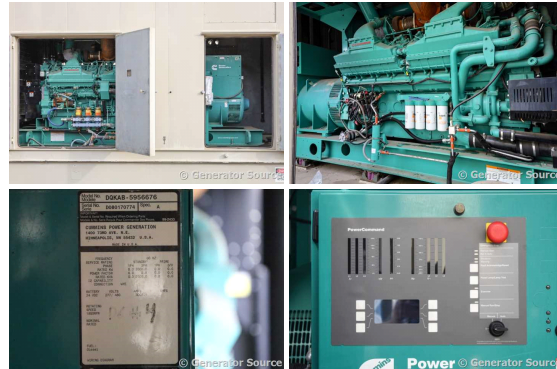

GENERATOR SOURCE

SALES · RENTALS · SERVICE

Cummins - 2000 kW - UNAVAILABLE

Generator Set Specs

Unit#: 090101
Capacity: 2000 kW
Manufacturer: Cummins
Enclosure Type: Sound Attenuated Enclosure
Voltage: 277/480 V
Amps: 3007.1 AMPS
Hertz: 60 Hz
Phase: Three-Phase
Location: Brighton, CO
of Leads: 6
Model #: DQKAB-5956676
Serial #: D080170774
Generator Weight LBS: 100000
Generator Dimensions: 533 x 128 x 212

Engine Specs

Make: Cummins
Year: 2008
Hours: 863
Fuel Tank Capacity (Gallons): 4400
Fuel Tank Type: Double Wall Base
Model #: QSK60-G6
Serial #: 33172590

Price: Call us at 800-853-2073 for a quote

Generator Source thoroughly tests all of our products!